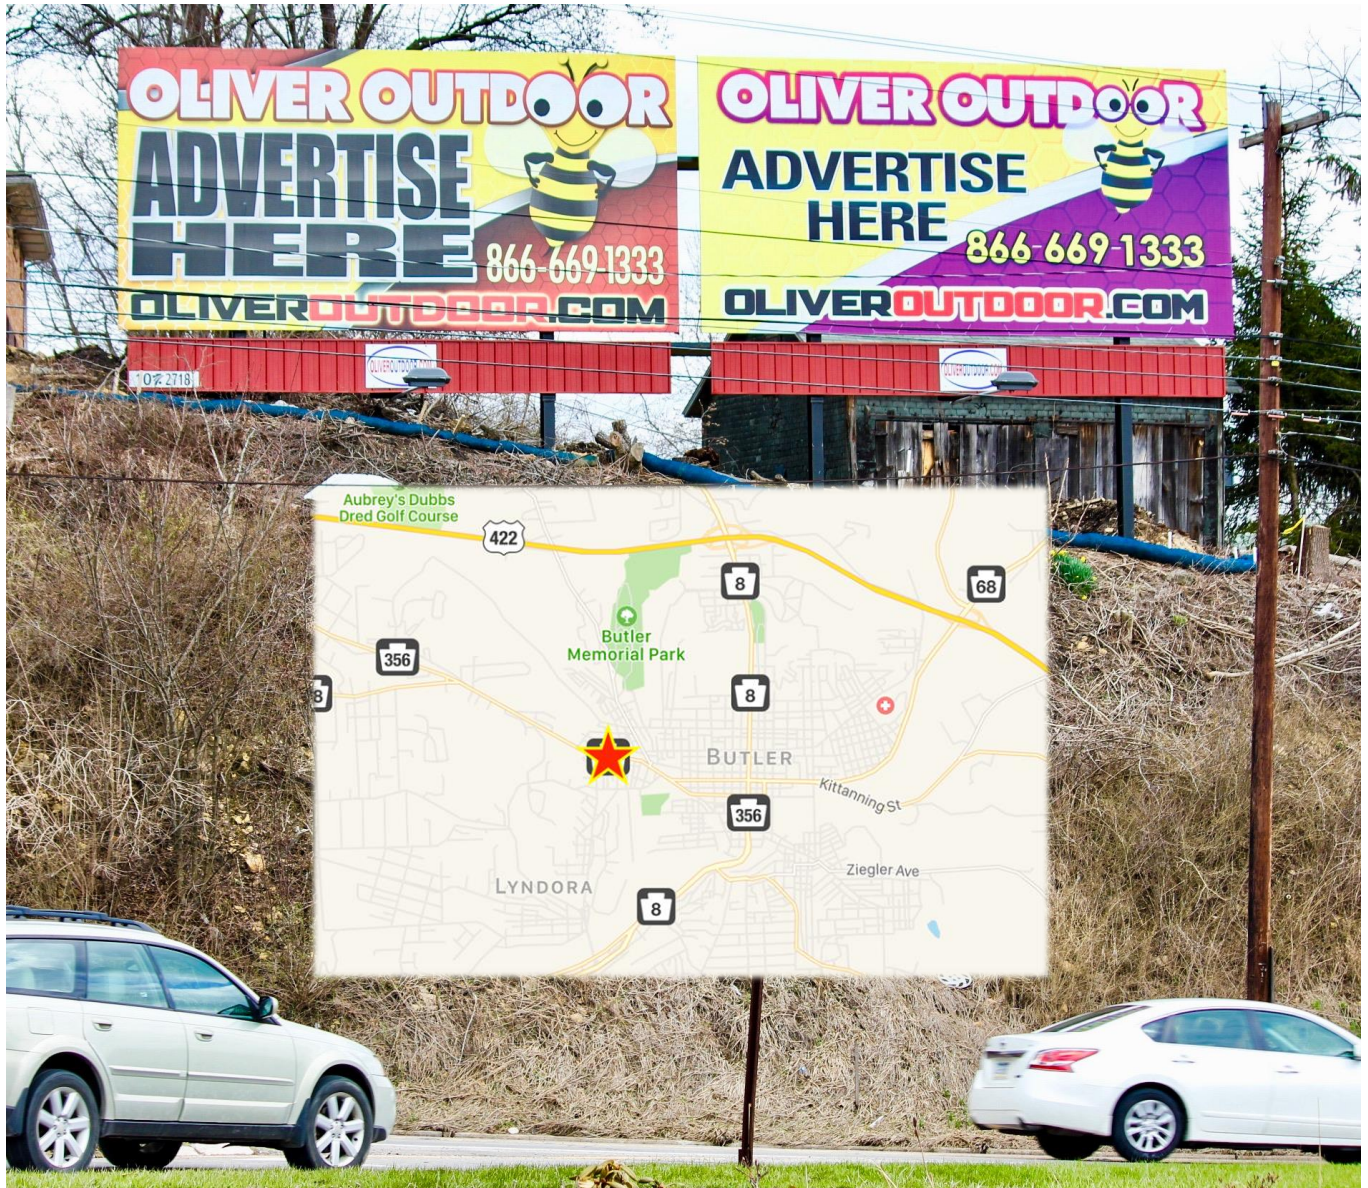

# OLIVER OUTDOOR 12X24 STATIC DISPLAY

**BUTLER CITY NEW CASTLE & HANSEN AVE**

**LAT: 40.8629 LONG:-79.9109**

<b>CITIES/TOWNS/EXITS</b>	Main Street Butler	Butler High School	Pullman Park
<b>DISTANCE</b>	0.5 Mile	0.2 Mile	0.1 Mile
<b>DAILY READERS</b>	30,000+		
<b>FACE SIZE</b>	12X24		

Oliver Outdoor Advertising - [www.oliveroutdoor.com](http://www.oliveroutdoor.com) - 1-866-669-1333 - 1768 North Main St. Butler Pa 16001