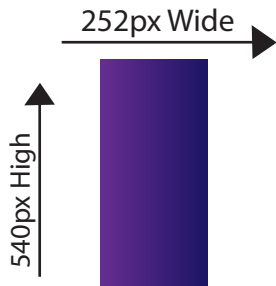

Digital Vertical Blade (15x7):

- 252px W by 540px H
- 72 dpi
- JPG or PNG
- Use RGB color
- Files must be less than 1Mb

BOARDS: Airport (both), Dinnerbell (both)

STATIC

Static, Mobile & TriVision Boards

(8x12, 8x16, 10x20, 10x30, 10'6"x36, 12x20, 12x24, 12x40, 12x40'8", 14x42, 14x48, 14x48'8", 16x14):

- 300 dpi
- .25" bleed on all sides
- JPG or PNG
- CMYK