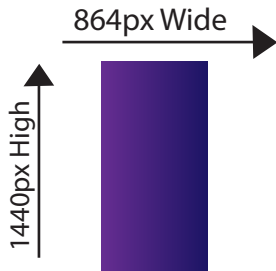

# BILLBOARD SPECS

All Billboard displays (Digital, Static & TriVision) are to be designed in inches not feet *ex: 10'6"x36' would be 10.6"x36"*

## DIGITAL

**Digital Poster** (11x22, 12x24, 10x20, 6x12, 6x14):

- 828px W by 396px H
- 72 dpi
- JPG or PNG
- Use RGB color
- Files must be less than 1Mb

BOARDS: Brandywine, Buttercup, North Apollo, Rt 30 Irwin (both), Lower Burrell, Kttg Sheetz (both), Ford City Sheetz

**Digital Vertical Poster** (12x40):

- 864px W by 1440px H
  - 72 dpi
  - JPG or PNG
  - Use RGB color
- Files must be less than 1Mb

BOARDS: Glenshaw

**Digital Bulletins** (14x48, 12x40, 10x30, 7x20, 6x24):

**Mobile** (5'6"x11):

- 792px W by 403.2px H
- 300 dpi • .25" bleed • JPG or PNG • CMYK

**TriVision** (16x34):

- 2448px W by 1152px H
- 300 dpi • .25" bleed • JPG or PNG • CMYK