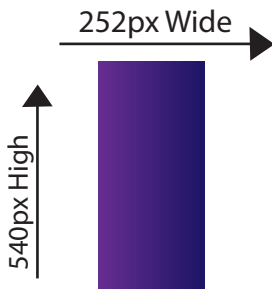

BILLBOARD SPECS

All Billboard displays (Digital, Static & TriVision) are to be designed in inches not feet *ex: 10'6"x36' would be 10.6"x36"*

DIGITAL

Digital Poster (11x22, 12x24, 10x20, 6x12, 6x14):

- 828px W by 396px H
- 72 dpi
- JPG or PNG
- Use RGB color
- Files must be less than 1Mb

BOARDS: Glenshaw (both)

Digital Bulletins (14x48, 12x40, 10x30, 7x20, 6x24):

- 1504px W by 416px H
- 72 dpi
- JPG or PNG
- Use RGB color
- Files must be less than 1Mb

BOARDS: Armstrong High School, Butler City, Butler Down Town, Ellwood City (both), Boston Bridge (both) Tarentum, New Kensington, Mt. Pleasant, North Versailles

Digital Vertical Blade (15x7):

- 252px W by 540px H
- 72 dpi
- JPG or PNG
- Use RGB color
- Files must be less than 1Mb

BOARDS: Airport (both), Dinnerbell (both)

STATIC

Static, Mobile & TriVision Boards

(8x12, 8x16, 10x20, 10x30, 10'6"x36, 12x20, 12x24, 12x40, 12x40'8", 14x42, 14x48, 14x48'8", 16x14):

- 300 dpi
- .25" bleed on all sides
- JPG or PNG
- CMYK

Mobile (5'6"x11):

- 792px W by 403.2px H
- 300 dpi • .25" bleed • JPG or PNG • CMYK

TriVision (16x34):

- 2448px W by 1152px H
- 300 dpi • .25" bleed • JPG or PNG • CMYK