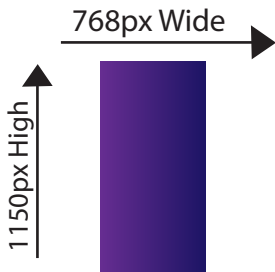

BILLBOARD SPECS

All Billboard displays (Digital, Static & TriVision) are to be designed in inches not feet *ex: 10'6"x36' would be 10.6"x36"*

DIGITAL

Digital Poster (11x22, 12x24, 10x20, 6x12, 6x14):

- 828px W by 396px H
- 72 dpi
- JPG or PNG
- Use RGB color
- Files must be less than 1Mb

BOARDS: Brandywine, Buttercup, North Apollo, Rt 30 Irwin (both), Lower Burrell, Kttg Sheetz (both), Ford City Sheetz

Digital Vertical Poster (18x12):

- 1150px H by 768px W
 - 72 dpi
 - JPG or PNG
 - Use RGB color
- Files must be less than 1Mb

Digital Vertical Blade (15x7):

- 252px W by 540px H
- 72 dpi
- JPG or PNG
- Use RGB color
- Files must be less than 1Mb

BOARDS: Airport (both), Dinnerbell (both)

STATIC

Static, Mobile & TriVision Boards

(8x12, 8x16, 10x20, 10x30, 10'6"x36, 12x20, 12x24, 12x40, 12x40'8", 14x42, 14x48, 14x48'8", 16x14):

- 300 dpi
- .25" bleed on all sides
- JPG or PNG
- CMYK

Mobile (5'6"x11):

- 792px W by 403.2px H
- 300 dpi • .25" bleed • JPG or PNG • CMYK

TriVision (16x34):

- 2448px W by 1152px H
- 300 dpi • .25" bleed • JPG or PNG • CMYK