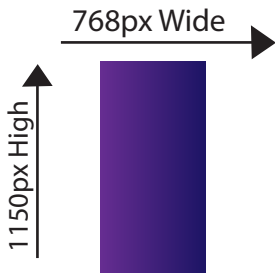

BILLBOARD SPECS

All Billboard displays (*Digital, Static & TriVision*) are to be designed in inches not feet.

DIGITAL

Digital Poster (11x22, 12x24, 10x20, 6x12, 6x14):

- 828px W by 396px H
- 72 dpi
- JPG or PNG
- Use RGB color
- Files must be less than 1Mb

BOARDS: Brandywine, Buttercup, North Apollo, Rt 30 Irwin (both), Lower Burrell, Kttg Sheetz (both), Ford City Sheetz

Digital Vertical Poster (18x12):

1. 768px W by 1150px H
   - 72 dpi
   - JPG or PNG
   - Use RGB color
2. Files must be less than 1Mb

BOARDS: Glenshaw (Both)

Digital Bulletins (14x48, 12x40, 10x30, 7x20, 6x24):

- 1504px W by 416px H
- 72 dpi
- JPG or PNG
- Use RGB color
- Files must be less than 1Mb

BOARDS: Armstrong High School, Butler City, Butler Down Town, Ellwood City (both), Boston Bridge (both) Tarentum, New Kensington, Mt. Pleasant, North Versailles

Digital Vertical Blade (7x15):

- 252px W by 540px H
- 72 dpi
- JPG or PNG
- Use RGB color
- Files must be less than 1Mb

BOARDS: Airport (both), Dinnerbell (both)

STATIC

Static, Mobile & TriVision Boards

(8x12, 8x16, 10x20, 10x30, 10'6" x36, 12x20, 12x24, 12x40, 12x40'8", 14x42, 14x48, 14x48'8", 16x14):

- 300 dpi
- .5" bleed on all sides
- CMYK