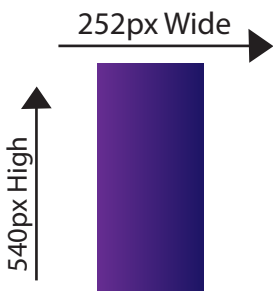

## DIGITAL

**Digital Poster** (11x22, 12x24, 10x20, 6x12, 6x14):

- 828px W by 396px H
- 72 dpi
- JPG or PNG
- Use RGB color
- Files must be less than 1Mb

BOARDS: Brandywine, Buttercup, North Apollo, Rt 30 Irwin (both), Lower Burrell, Kttg Sheetz (both), Ford City Sheetz

**Digital Vertical Poster** (18x12):

- 768px W by 1150px H
  - 72 dpi
  - JPG or PNG
  - Use RGB color
- Files must be less than 1Mb

BOARDS: Glenshaw (Both)

**Digital Bulletins** (14x48, 12x40, 10x30, 7x20, 6x24):

**Digital Vertical Blade** (7x15):

- 252px W by 540px H
- 72 dpi
- JPG or PNG
- Use RGB color
- Files must be less than 1Mb

BOARDS: Airport (both), Dinnerbell (both)

- 792px W by 403.2px H
- 300 dpi • .5" bleed • JPG or PNG • CMYK

**TriVision** (16x34):

- 2448px W by 1152px H
- 300 dpi • .5" bleed • JPG or PNG • CMYK